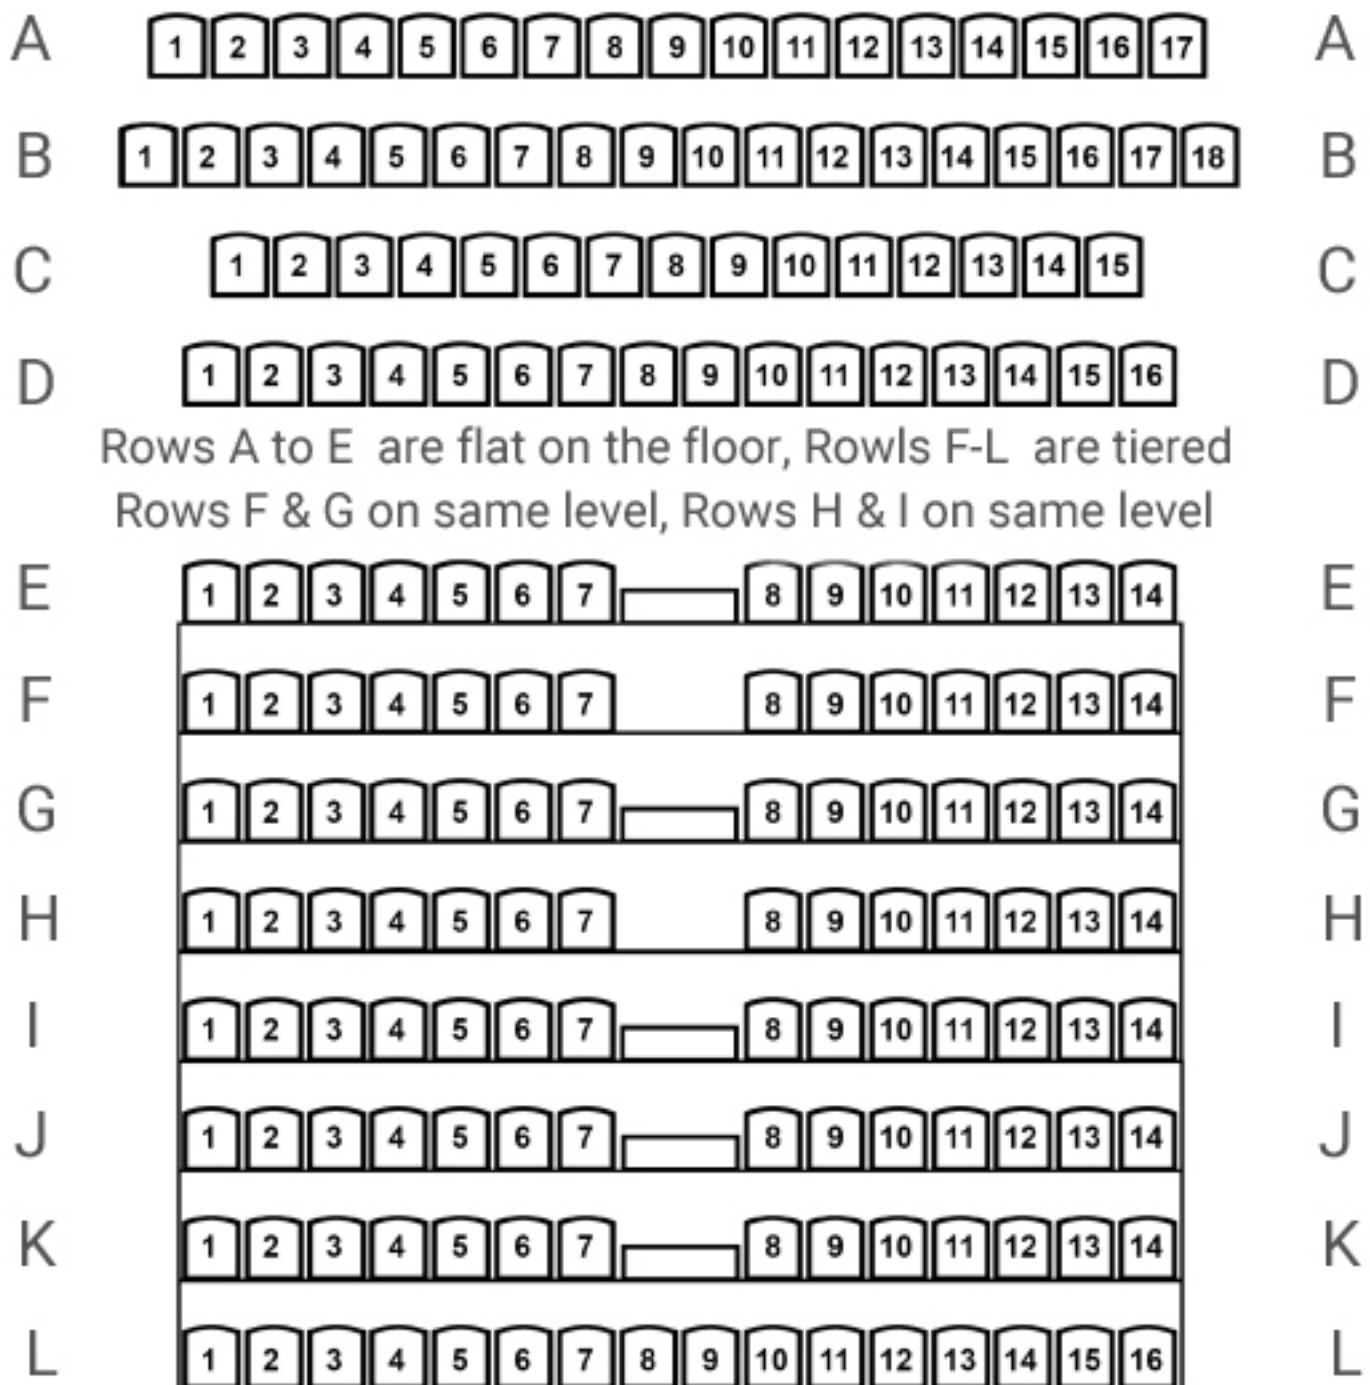

# Cairns Choral Society Hall

## Seating Plan

STAGE

Row L is not suitable for those over 195cm tall