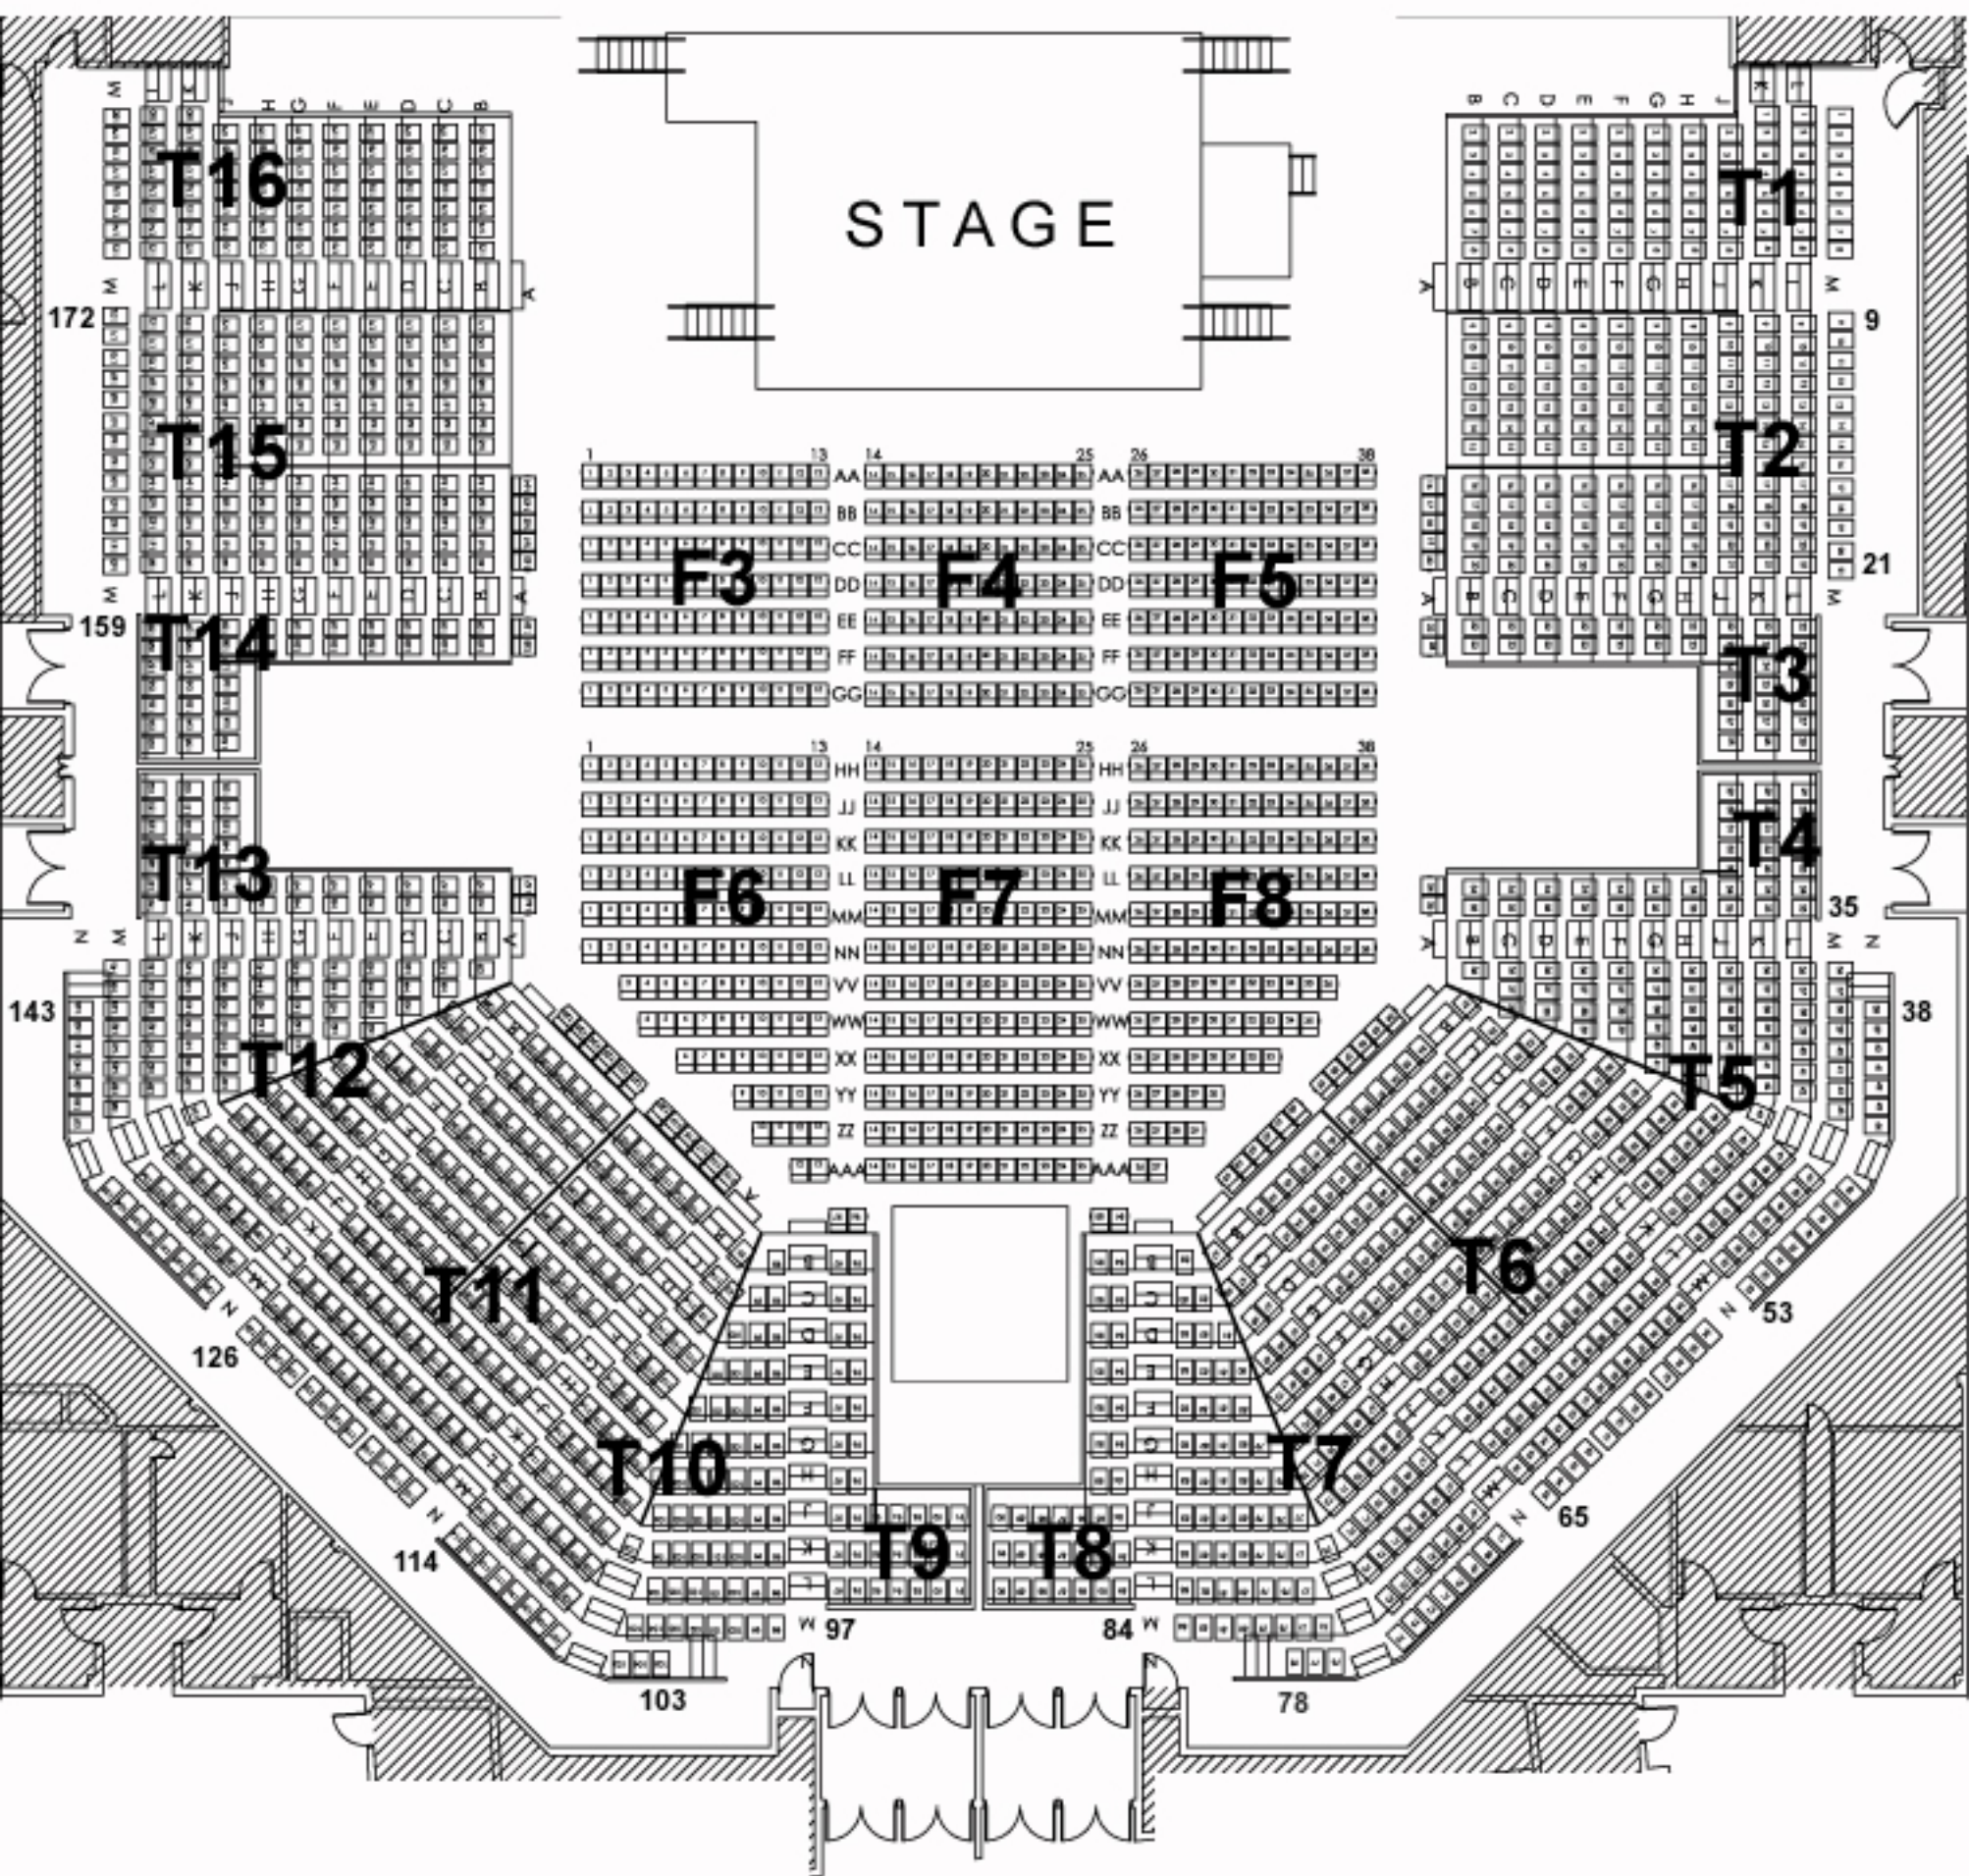

## ROCKWIZ LIVE!

Thursday 6 July 2017

Seating in sections F3 to F6 is on chairs flat on the floor

Seating in sections T1 to T16 is elevated and tiered with the exception of Row A which is flat on the floor